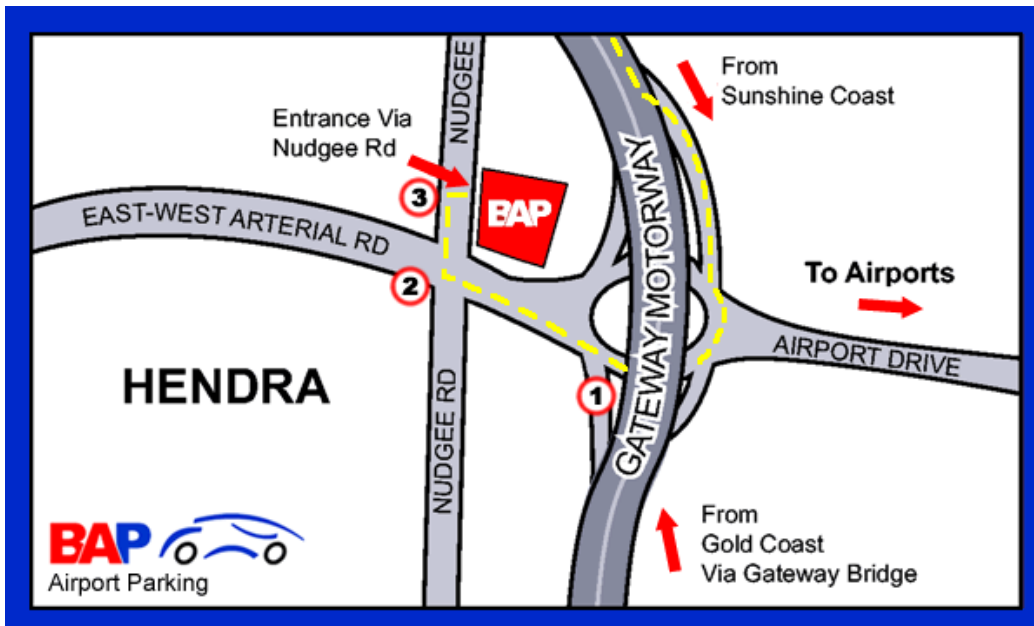

BAP Airport Parking Directions

Driving from the North

Corner Nudgee Road & East-West Arterial Road

Phone 07 3868 2412

Web Site www.bap.com.au

- ① From the Gateway Arterial take the Airport exit and follow the roundabout to the right.
- ② Turn right at the first lights from the East-West Arterial Road onto Nudgee Road.
- ③ Turn right into BAP's driveway. Follow the parking directions to park in our check in bays. Once parked, walk into the reception area to check-in.