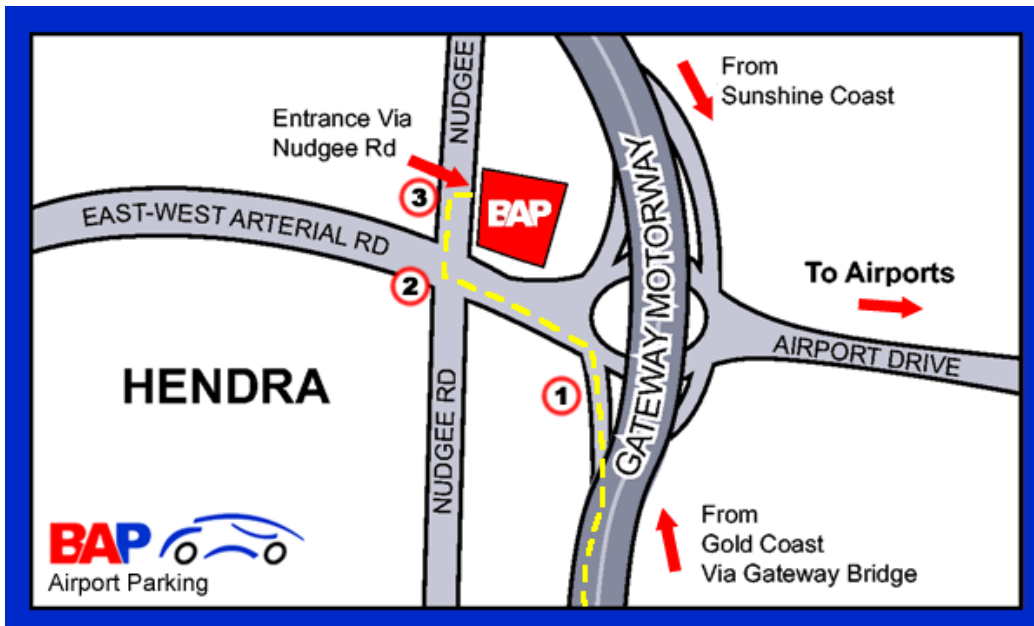

BAP Airport Parking Directions

Driving from the South

Corner Nudgee Road & East-West Arterial Road

Phone 07 3868 2412

Web Site www.bap.com.au

- ① From the Gateway Arterial take the Airport exit and veer left at the roundabout.
- ② Turn right at the first lights from the East-West Arterial Road onto Nudgee Road.
- ③ Turn right into BAP's driveway. Follow the parking directions to park in our check in bays. Once parked, walk into the reception area to check-in.