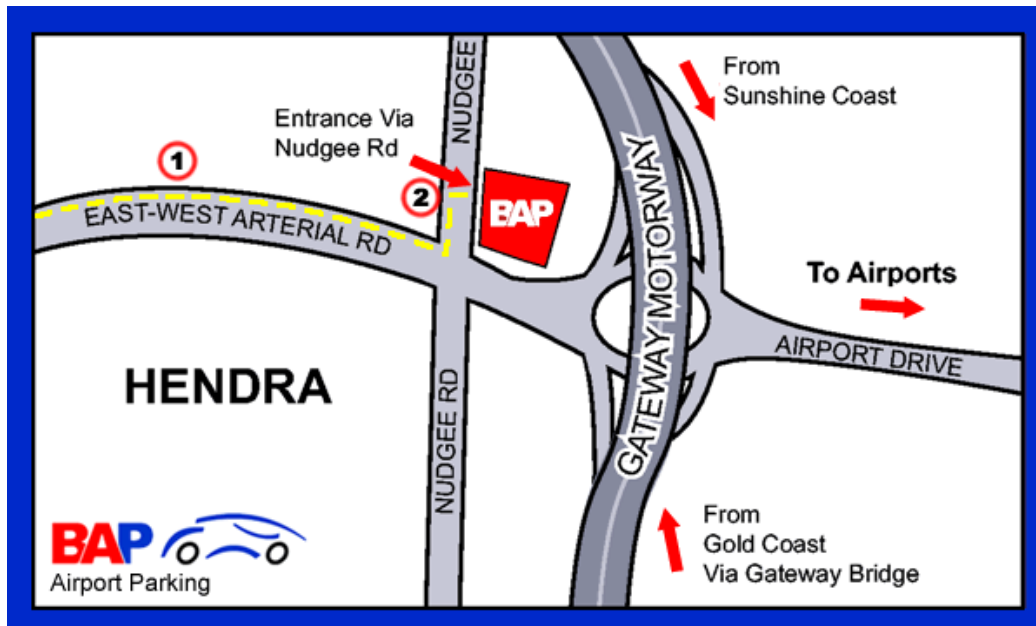

BAP Airport Parking Directions

Driving from the West

Corner Nudgee Road & East-West Arterial Road

Phone 07 3868 2412

Web Site www.bap.com.au

- ① Follow Toombul Road east and turn left onto Nudgee Road
- ② Turn right into BAP's driveway. Follow the parking directions to park in our check in bays. Once parked, walk into the reception area to check-in.